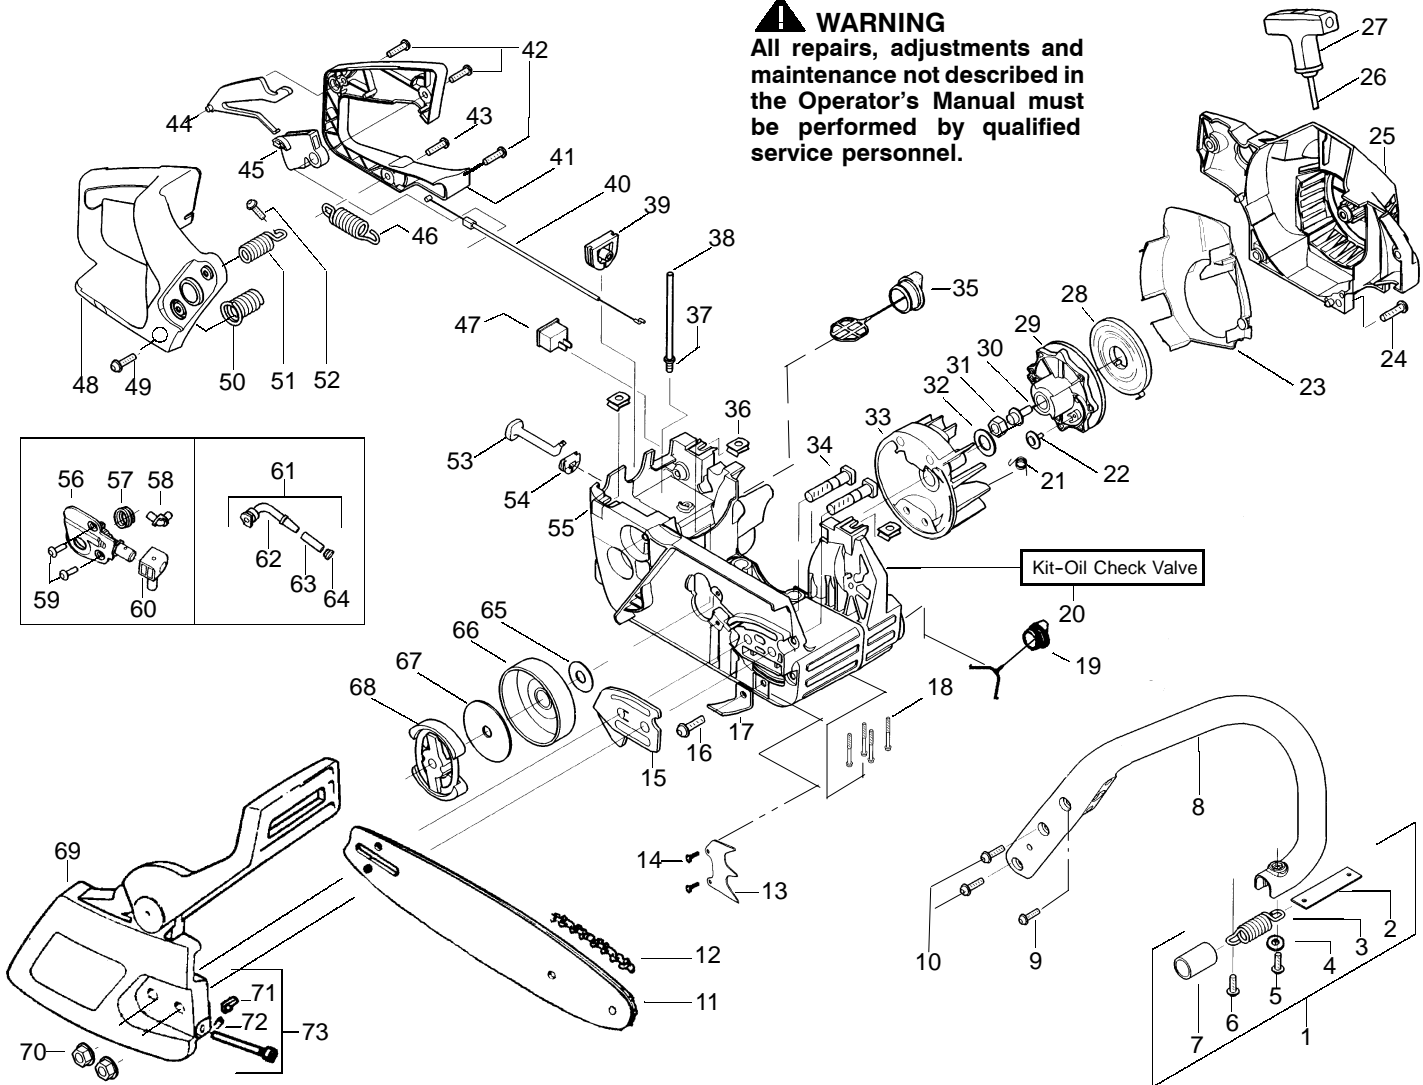

⚠ WARNING
All repairs, adjustments and maintenance not described in the Operator's Manual must be performed by qualified service personnel.

Ref.	Part No.	Description	Ref.	Part No.	Description	Ref.	Part No.	Description
1.	530047963	Assy.-Isolator	27.	530056402	Handle- Starter	53.	530047605	Knob- Choke
2.	530047608	Strap- Limiter	28.	530027531	Spring- Recoil	54.	530049005	Grommet- Knob
3.	530042082	Spring- Isolator	29.	530037817	Pulley- Starter	55.	530056596	Assy- Chassis
4.	530015123	Washer	30.	530015920	Screw	56.	530071259	Kit- Oil Pump (Incls. 57,58,60)
5.	530016018	Screw	31.	530016134	Nut- Flywheel	57.	530037820	Gear- Worm Spring
6.	530015843	Screw	32.	530015127	Washer- Flywheel	58.	530049477	Elbow- Oil Pickup
7.	530036142	Sleeve- AV Spring	33.	530039209	Assy- Flywheel	59.	530016064	Screw
8.	530047583	Handle- Front	34.	530016133	Bolt- Bar	60.	530019206	Seal Block
9.	530015940	Screw	35.	530047192	Assy- Fuel Cap	61.	530047663	Assy- Oil Pickup (Incl. 62-64)
10.	530015814	Screw	36.	530015922	Nut- "U"- Type	62.	530038373	Pick- up Oiler
11.	530044899	Bar - 16"	37.	530023877	Fitting- fuel line	63.	530037821	Filter- Oil
12.	505369856	Chain 16"	38.	530069216	Kit- Fuel line (large)	64.	530030189	Plug- Oil Filter
13.	530014381	Kit- Assy Spike (incl.14)	39.	530047631	Grommet- Cable	65.	530015907	Washer- Thrust
14.	530015805	Screw	40.	530047602	Cable- Throttle	66.	530047061	Assy.- Clutch Drum w/bearing
15.	530038238	Plate- Bar Mounting	41.	530047581	Cover- Rear Handle	67.	530015611	Washer- Clutch
16.	530015814	Screw	42.	530015906	Screw	68.	530014949	Assy. Clutch
17.	530029850	Chain Catcher	43.	530015886	Screw	69.	530054739	Assy- Chain Brake
18.	530016132	Screw	44.	530036098	Lockout- Throttle	70.	530015917	Nut- Bar Mounting
19.	530010846	Assy- Oil Cap	45.	530036097	Trigger- Throttle	71.	530015826	Pin- Retainer
20.	530071666	Kit- Oil Check Valve	46.	530042082	Spring	72.	530038593	Retainer
21.	530023817	Spring- Starter Dog	47.	530069572	Kit- Switch	73.	530069611	Kit- Bar Adjust
22.	530016080	Screw	48.	530047582	Handle - Rear			
23.	530055723	Baffle- Air	49.	530015814	Screw			
24.	530015892	Screw	50.	530053274	Assy- Isolator - lower			
25.	530056333	Housing- Fan	51.	530071385	Kit- Isolator (Upper)			
26.	530069232	Kit- Rope	52.	530015875	Screw			

↗ = NEW PART NUMBER FOR THIS IPL

* = REFER TO THE SERVICE REFERENCE INDICATED FOR MORE INFORMATION. (LOCATED AT END OF IPL)