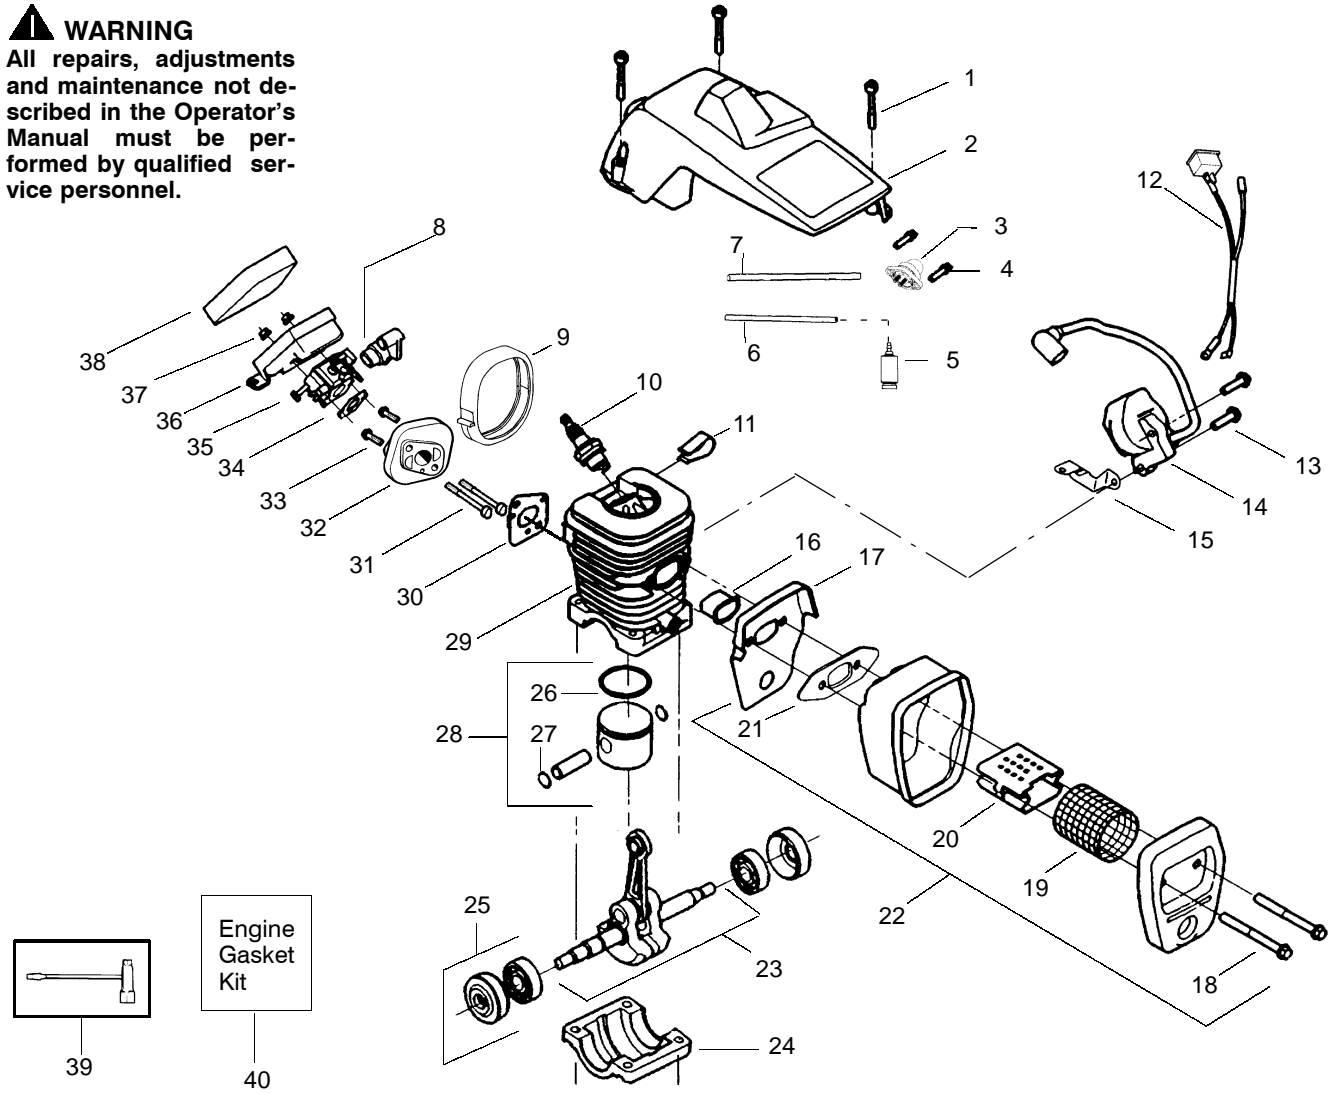

PARTS LIST NO. 530163922		PARTNER PARTS LIST	CHAIN SAW MODEL(S) 352 - Russia	
DATE 2/26/03	NEW		NOTE: Illustration may differ from actual model due to design changes	PAGE NO. 2

WARNING
All repairs, adjustments and maintenance not described in the Operator's Manual must be performed by qualified service personnel.

Ref.	Part No.	Description	Ref.	Part No.	Description	Ref.	Part No.	Description
1.	530016153	Screw	19.	530036103	Screen-Spark	36.	530047604	Housing-Air Filter
2.	530056914	Shield-Cylinder	20.	530037813	Diffuser-Muffler	37.	530016101	Nut
3.	530047213	Assy-Air Purge	21.	530069608	Gasket-Muffler (kit)	38.	530037793	Air Filter - Foam
4.	530015780	Screw	22.	530047207	Assy-Muffler (Incl. 17-21)	39.	530031135	Wrench-Bar
5.	530095646	Assy-Fuel Pick-up	23.	530047062	Assy-Crankshaft	40.	530069608	Kit-Engine Gasket (incl. 34,30,21)
6.	530069247	Kit-Line Purge/Carb. (Small Dia)	24.	530037935	Cap-Crankcase			
7.	530069216	Kit-Line Purge/Tank (large line)	25.	530056363	Assy-Seal & Bearing			
8.	530035526	Grommet-Carb Adjust.	26.	530038729	Ring-Piston			
9.	530054144	Seal-Carb Adapter	27.	530015697	Retainer - Piston Pin			
10.	952030150	Spark Plug (RCJ-7Y)	28.	530071408	Kit-Piston - (incl. 26-27)			
11.	530016136	Clip-High Tension Lead	29.	530012411	Cylinder			
12.	530049117	Assy-Wire Harness (Includes switch)	30.	530069608	Gasket-Carb. Adapter (kit)			
13.	530015814	Screw	31.	530016187	Screw			
14.	530039167	Module-Ignition	32.	530049700	Kit-Carb. Adapter			
15.	530047442	Strap-Ground	33.	530016386	Screw	530163761	Manual - (Russia)	
16.	530037652	Insulator-Heat	34.	530069608	Carb. Gasket (kit)			
17.	530049870	Back Plate-Muffler	35.	530071621	Kit-Carburetor (WT-625)			
18.	530016132	Screw						

✓ = NEW PART NUMBER FOR THIS IPL

* = REFER TO THE SERVICE REFERENCE INDICATED FOR MORE INFORMATION. (LOCATED AT END OF IPL)